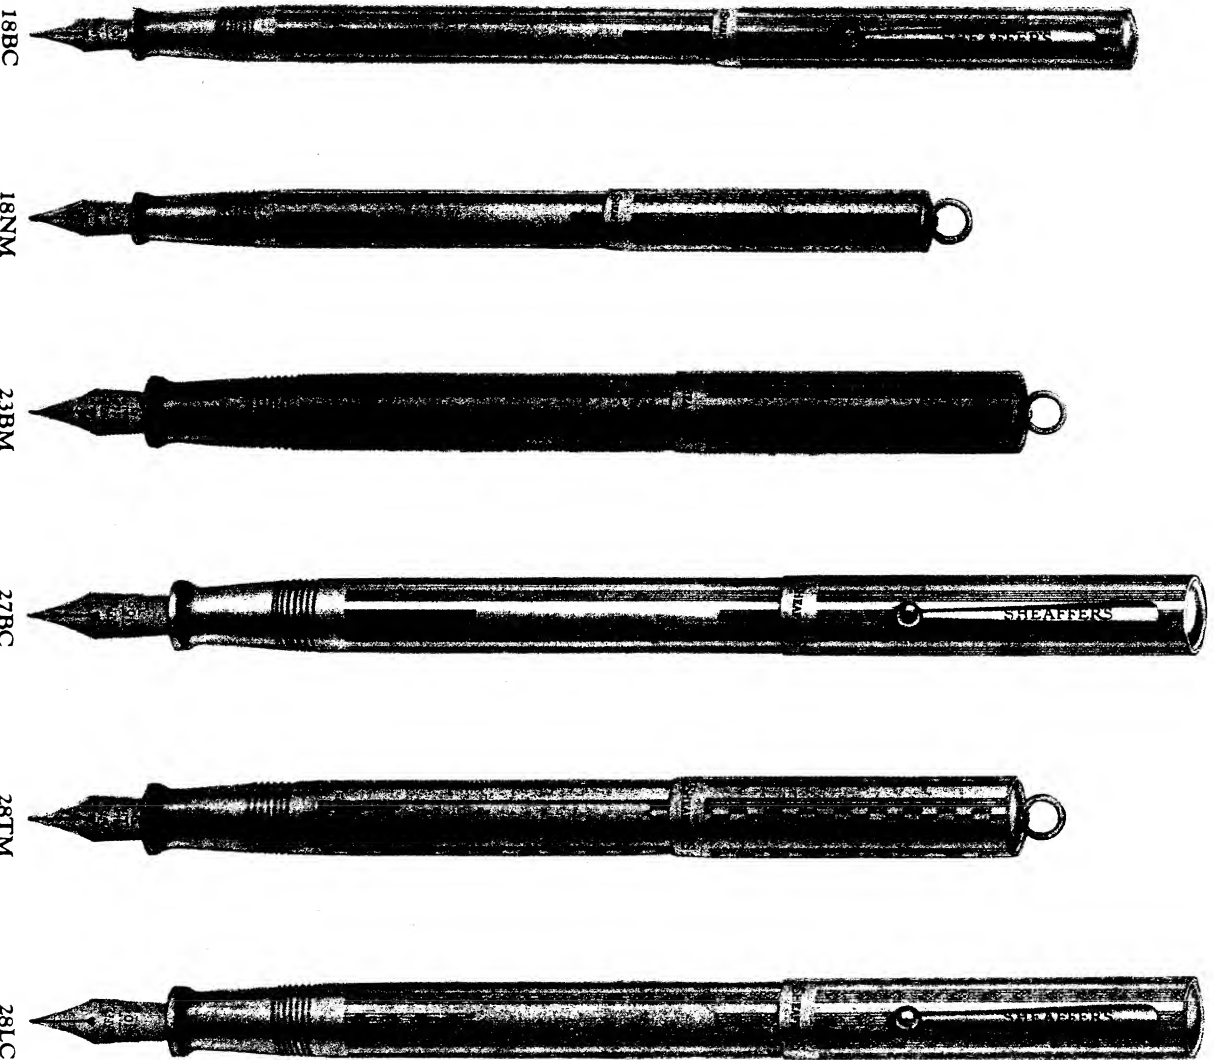

SHEAFFER'S ALL-METAL FOUNTAIN PENS

1. No. 18BC (Larry)—Green gold filled, thin model long holder with clip, ribbon chasing. See illustration. List $6.00
2. No. 18NM (Lloyd)—Green gold filled, thin model midget holder with ring, brocade chasing. See illustration. List $5.50
3. No. 27BM (Fargo)—Sterling midget holder with ring, ribbon chasing. Same design as illustrated No. 23BM. List $5.00
4. No. 27BC (Figma)—Sterling, long holder with clip, ribbon chasing. See illustration. List $6.00
5. No. 27FM (Fuskam)—Sterling midget holder with ring, hand engraved chasing. List $7.50
6. No. 27FC (Fujigo)—Sterling, long holder with clip, hand engraved chasing. List $9.00
7. No. 23BM (Farmac)—Yellow gold filled, midget holder with ring, ribbon chasing. See illustration. List $5.50
8. No. 23BC (Fikjo)—Yellow gold filled, long holder with clip, ribbon chasing. Same design as illustrated No. 27BC. List $6.50
9. No. 28BM (Favaa)—Green gold filled, midget holder with ring, ribbon chasing. Same design as illustrated No. 23BM. List $6.00
10. No. 28BC (Fimag)—Green gold filled, long holder with clip, ribbon chasing. Same design as illustrated No. 27BC. List $7.00
11. No. 78BC (Fivna)—Green gold filled, long holder with clip, ribbon chasing. Same design as illustrated No. 27BC. List $16.00
12. No. 28TM (Fodka)—Green gold filled, midget holder with ring, chain design chasing. See illustration. List $6.50
13. No. 28TC (Fogam)—Green gold filled, long holder with clip, chain design chasing. Same design as illustrated No. 28TM. List $7.50
14. No. 28LC (Fokid)—Green gold filled, long holder with clip, hand turned chasing. See illustration. List $10.00
15. No. 28LM (Fojak)—Green gold filled, midget holder with ring, hand turned chasing. Same design as illustrated No. 28LC. List $9.00
16. No. 288BC (Fyaco)—Solid green gold, long holder with clip, ribbon line chasing, same design as illustrated No. 28LC. List $35.00
17. No. 288NC (Fyocj)—Solid green gold, long holder with clip, brocade chasing, same design as illustrated No. 18NM. List $38.00
18. No. 288LC (Fyoxa)—Solid green gold, long holder with clip, hand turned chasing, same design as illustrated No. 28LC. List $38.00
19. No. 788BC (Fyoma)—Solid green gold, long holder with clip, ribbon line chasing, same design as illustrated No. 27BC. List $38.00
20. No. 188BM (Fyaxo)—Solid green gold, thin model midget holder with ring, ribbon line chasing, same design as illustrated No. 23BM. List $18.00
21. No. 188NM (Fyokt)—Solid green gold, thin model midget holder with ring, brocade chasing, same design as illustrated No. 18NM. List $19.00
22. No. 188LM (Fyokid)—Solid green gold, thin model midget holder, with ring, hand turned chasing, same design as illustrated No. 28LC. List $19.00

••• 9 •••